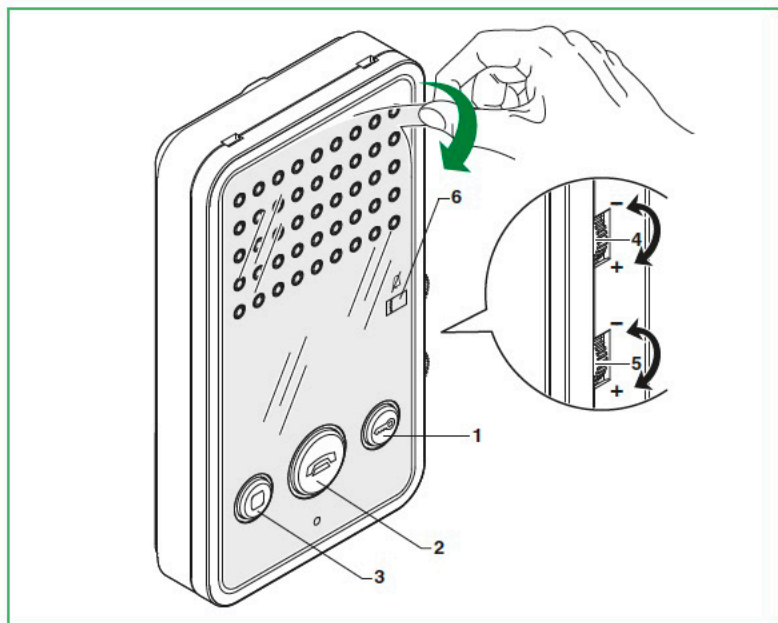

EN

WARNING

Comelit Group S.p.A. declines any responsibility for improper use of the apparatus, for modifications made by third parties for any reason or purpose, and for the use of accessories and materials which are not originals.

Attention! In order to reduce the risk of faults and electric shocks:

- Do not open the apparatus or carry out any repairs yourself. If necessary, request the services of qualified personnel.
- Do not insert objects or pour liquids into the device.
- Clean using a damp cloth. Do not use alcohol or other aggressive products.

Description of the door-entry phone and user information.

1. 1 Door lock key. Use this key to open the corresponding door lock.
2. 2 Audio key/LED. The LED flashes to indicate that a call has been received. Press and release to activate or deactivate conversation with the external unit. The LED illuminates to indicate that a conversation is in progress.
   For manual SPEAK/LISTEN mode: when the door-entry phone is in audio mode, press the button to speak and release it to listen.
   CAUTION: once the manual SPEAK/LISTEN mode has been activated, it remains active until the next call.
3. 3 Key for additional functions (to use it, contact your usual installer).
4. 4 Knob for call volume adjustment and Privacy service activation.
   The Privacy function disables calls from the external unit and switchboard.
5. 5 Loudspeaker volume adjustment knob.
6. 6 Red indicator signaling Privacy service active.